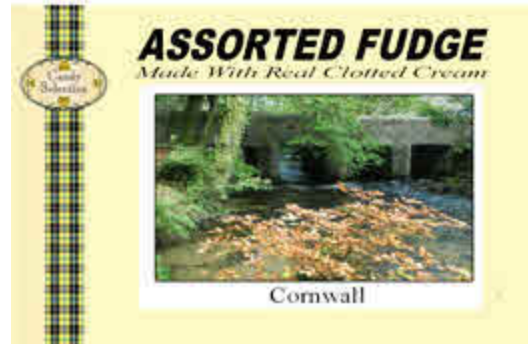

View Fudge Boxes

340g Fudge Boxes

PC 340

PC341

PC342

170g Fudge Boxes

PC 170

PC171

PC172

We can mount any postcard to any size view box. We can also design a card for you if you require.